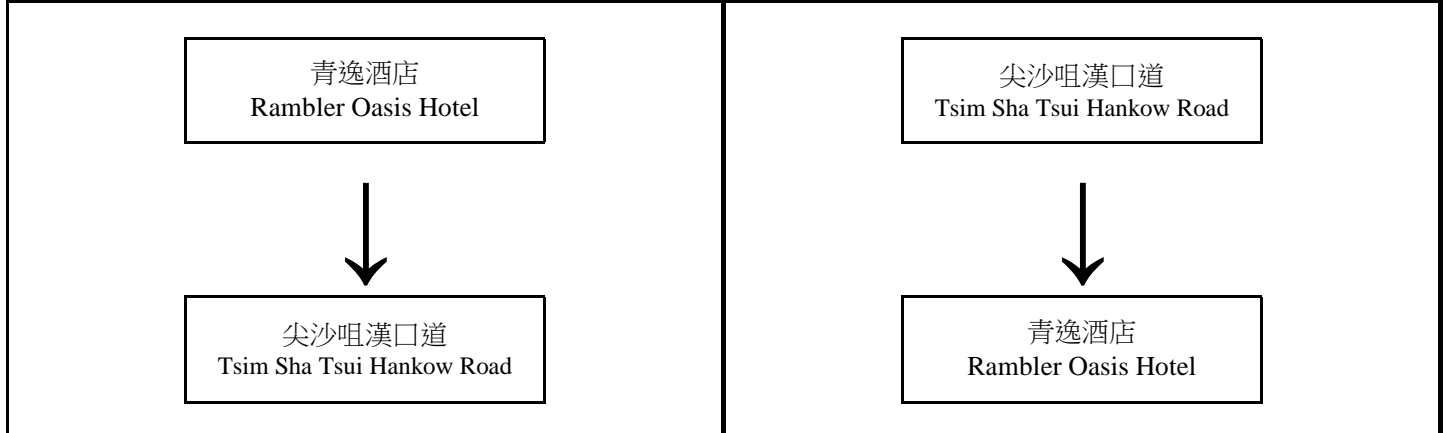

## Hotel Shuttle Bus Service 酒店穿梭巴士時間表

08:00	17:30	08:15	17:45
08:30	18:30	13:00	18:45
12:00	19:30	14:45	20:20
14:30	21:00	15:45	21:15
15:30	-	-	-
16:30 (Monday to Friday) 星期一至星期五	11:30 (Saturday & Sunday) 星期六及星期日	16:45 (Monday to Friday) 星期一至星期五	11:45 (Saturday & Sunday) 星期六及星期日

08:30	19:30	12:30
12:00	-	20:00

- \* 因座位有限，請聯絡禮賓部或致電 2129 1290 查詢
- \* 請勿攜帶行李上車
- \* 若八號颱風信號或黑色暴雨警號懸掛時，接載服務將會暫停
- \* 上述時間表如有更改，恕不另行通知
- \* Space is subject to availability, please contact Concierge or 2129 1290 for enquiries
- \* Suitcase is not allowed on board
- \* Transfer service will be suspended when Typhoon No.8 or Black Rainstorm signal is hoisted
- \* The schedule is subject to change without prior notice