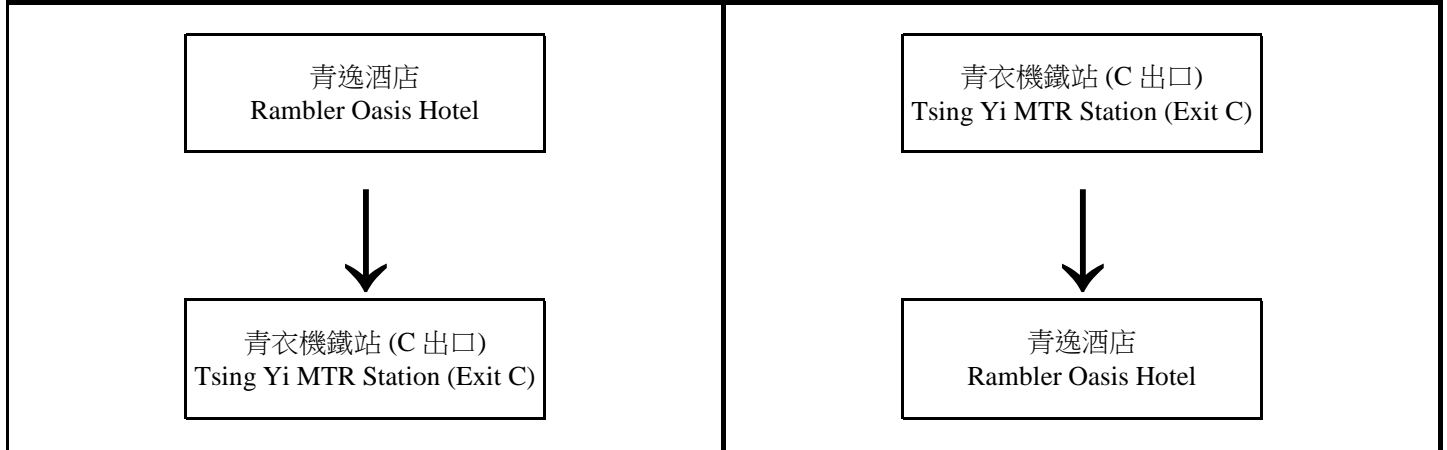

## Hotel Shuttle Bus Service 酒店穿梭巴士時間表

08:00	17:30	08:15	17:45
08:30	18:30	13:00	18:45
12:00	19:30	14:45	20:20
14:30	21:00	15:45	21:15
15:30	-	-	-
16:30 (Monday to Friday) 星期一至星期五	11:30 (Saturday & Sunday) 星期六及星期日	16:45 (Monday to Friday) 星期一至星期五	11:45 (Saturday & Sunday) 星期六及星期日

08:30	19:30	12:30
12:00	-	20:00

- \* 因座位有限，請聯絡禮賓部或致電 2129 1290 查詢
- \* 請勿攜帶行李上車
- \* 若八號颱風信號或黑色暴雨警號懸掛時，接載服務將會暫停
- \* 上述時間表如有更改，恕不另行通知
- \* Space is subject to availability, please contact Concierge or 2129 1290 for enquiries
- \* Suitcase is not allowed on board
- \* Transfer service will be suspended when Typhoon No.8 or Black Rainstorm signal is hoisted
- \* The schedule is subject to change without prior notice